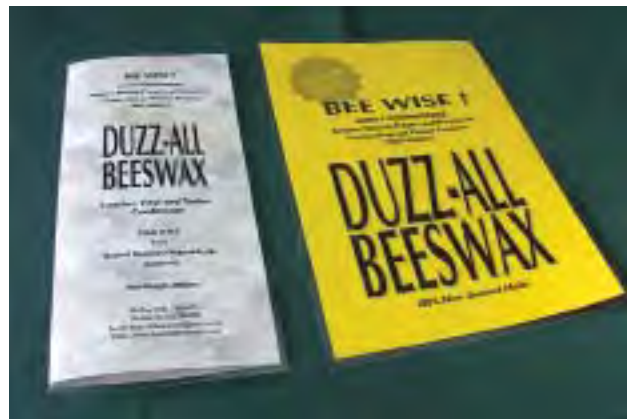

Price per placement:

$200.00

+ GST

+ Freight

Recommended Retail Price $30.00 per unit